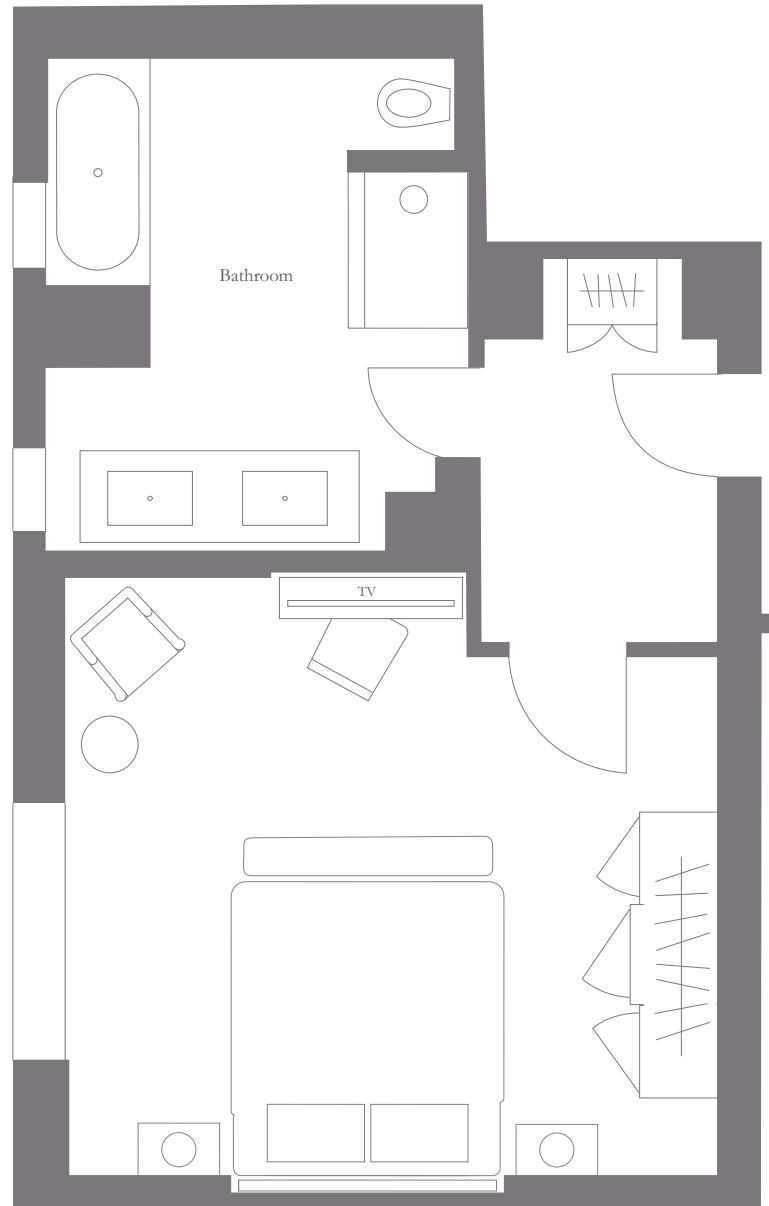

# THE DORCHESTER

## Superior Room

39m<sup>2</sup> / 420ft<sup>2</sup>

Courtyard View

\* All our floor plans are a representation of the layout for the category. They are not necessarily precisely to scale. This particular plan is based on 231.