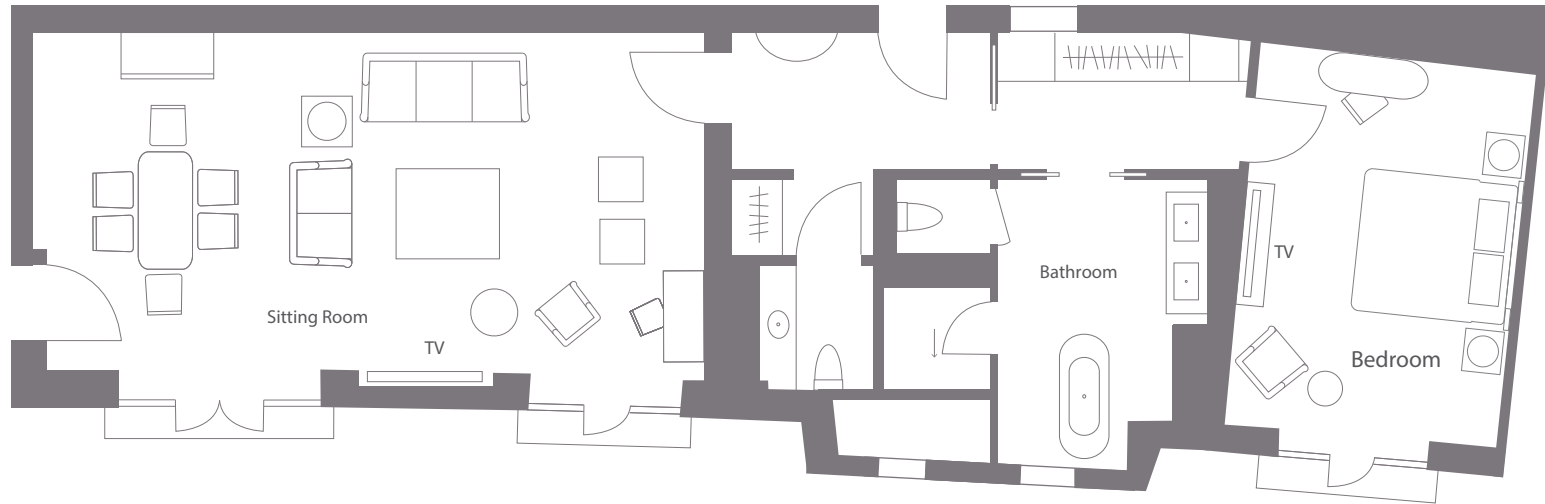

THE DORCHESTER

Hyde Park Suite

107m² / 1151ft²

View of Hyde Park