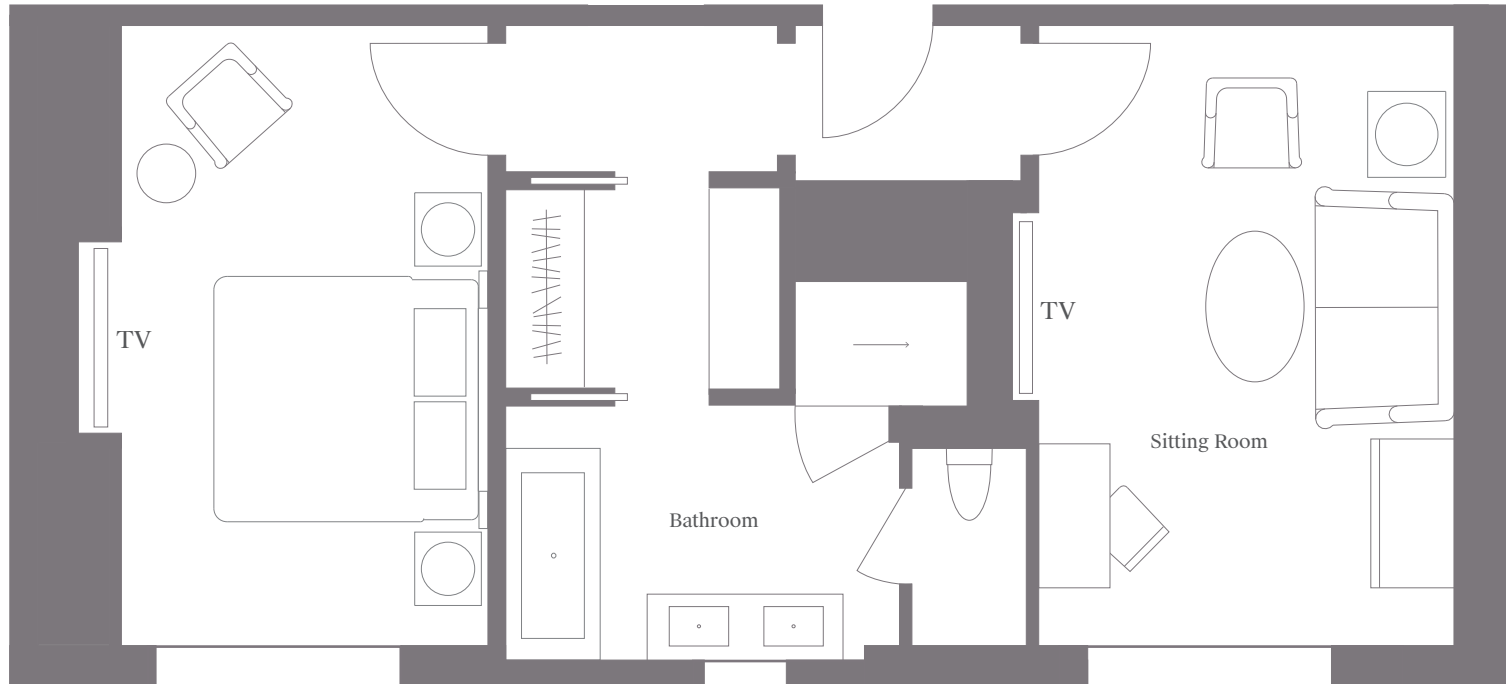

THE DORCHESTER

Executive Junior Suite

61m² / 657ft²

City View

City View