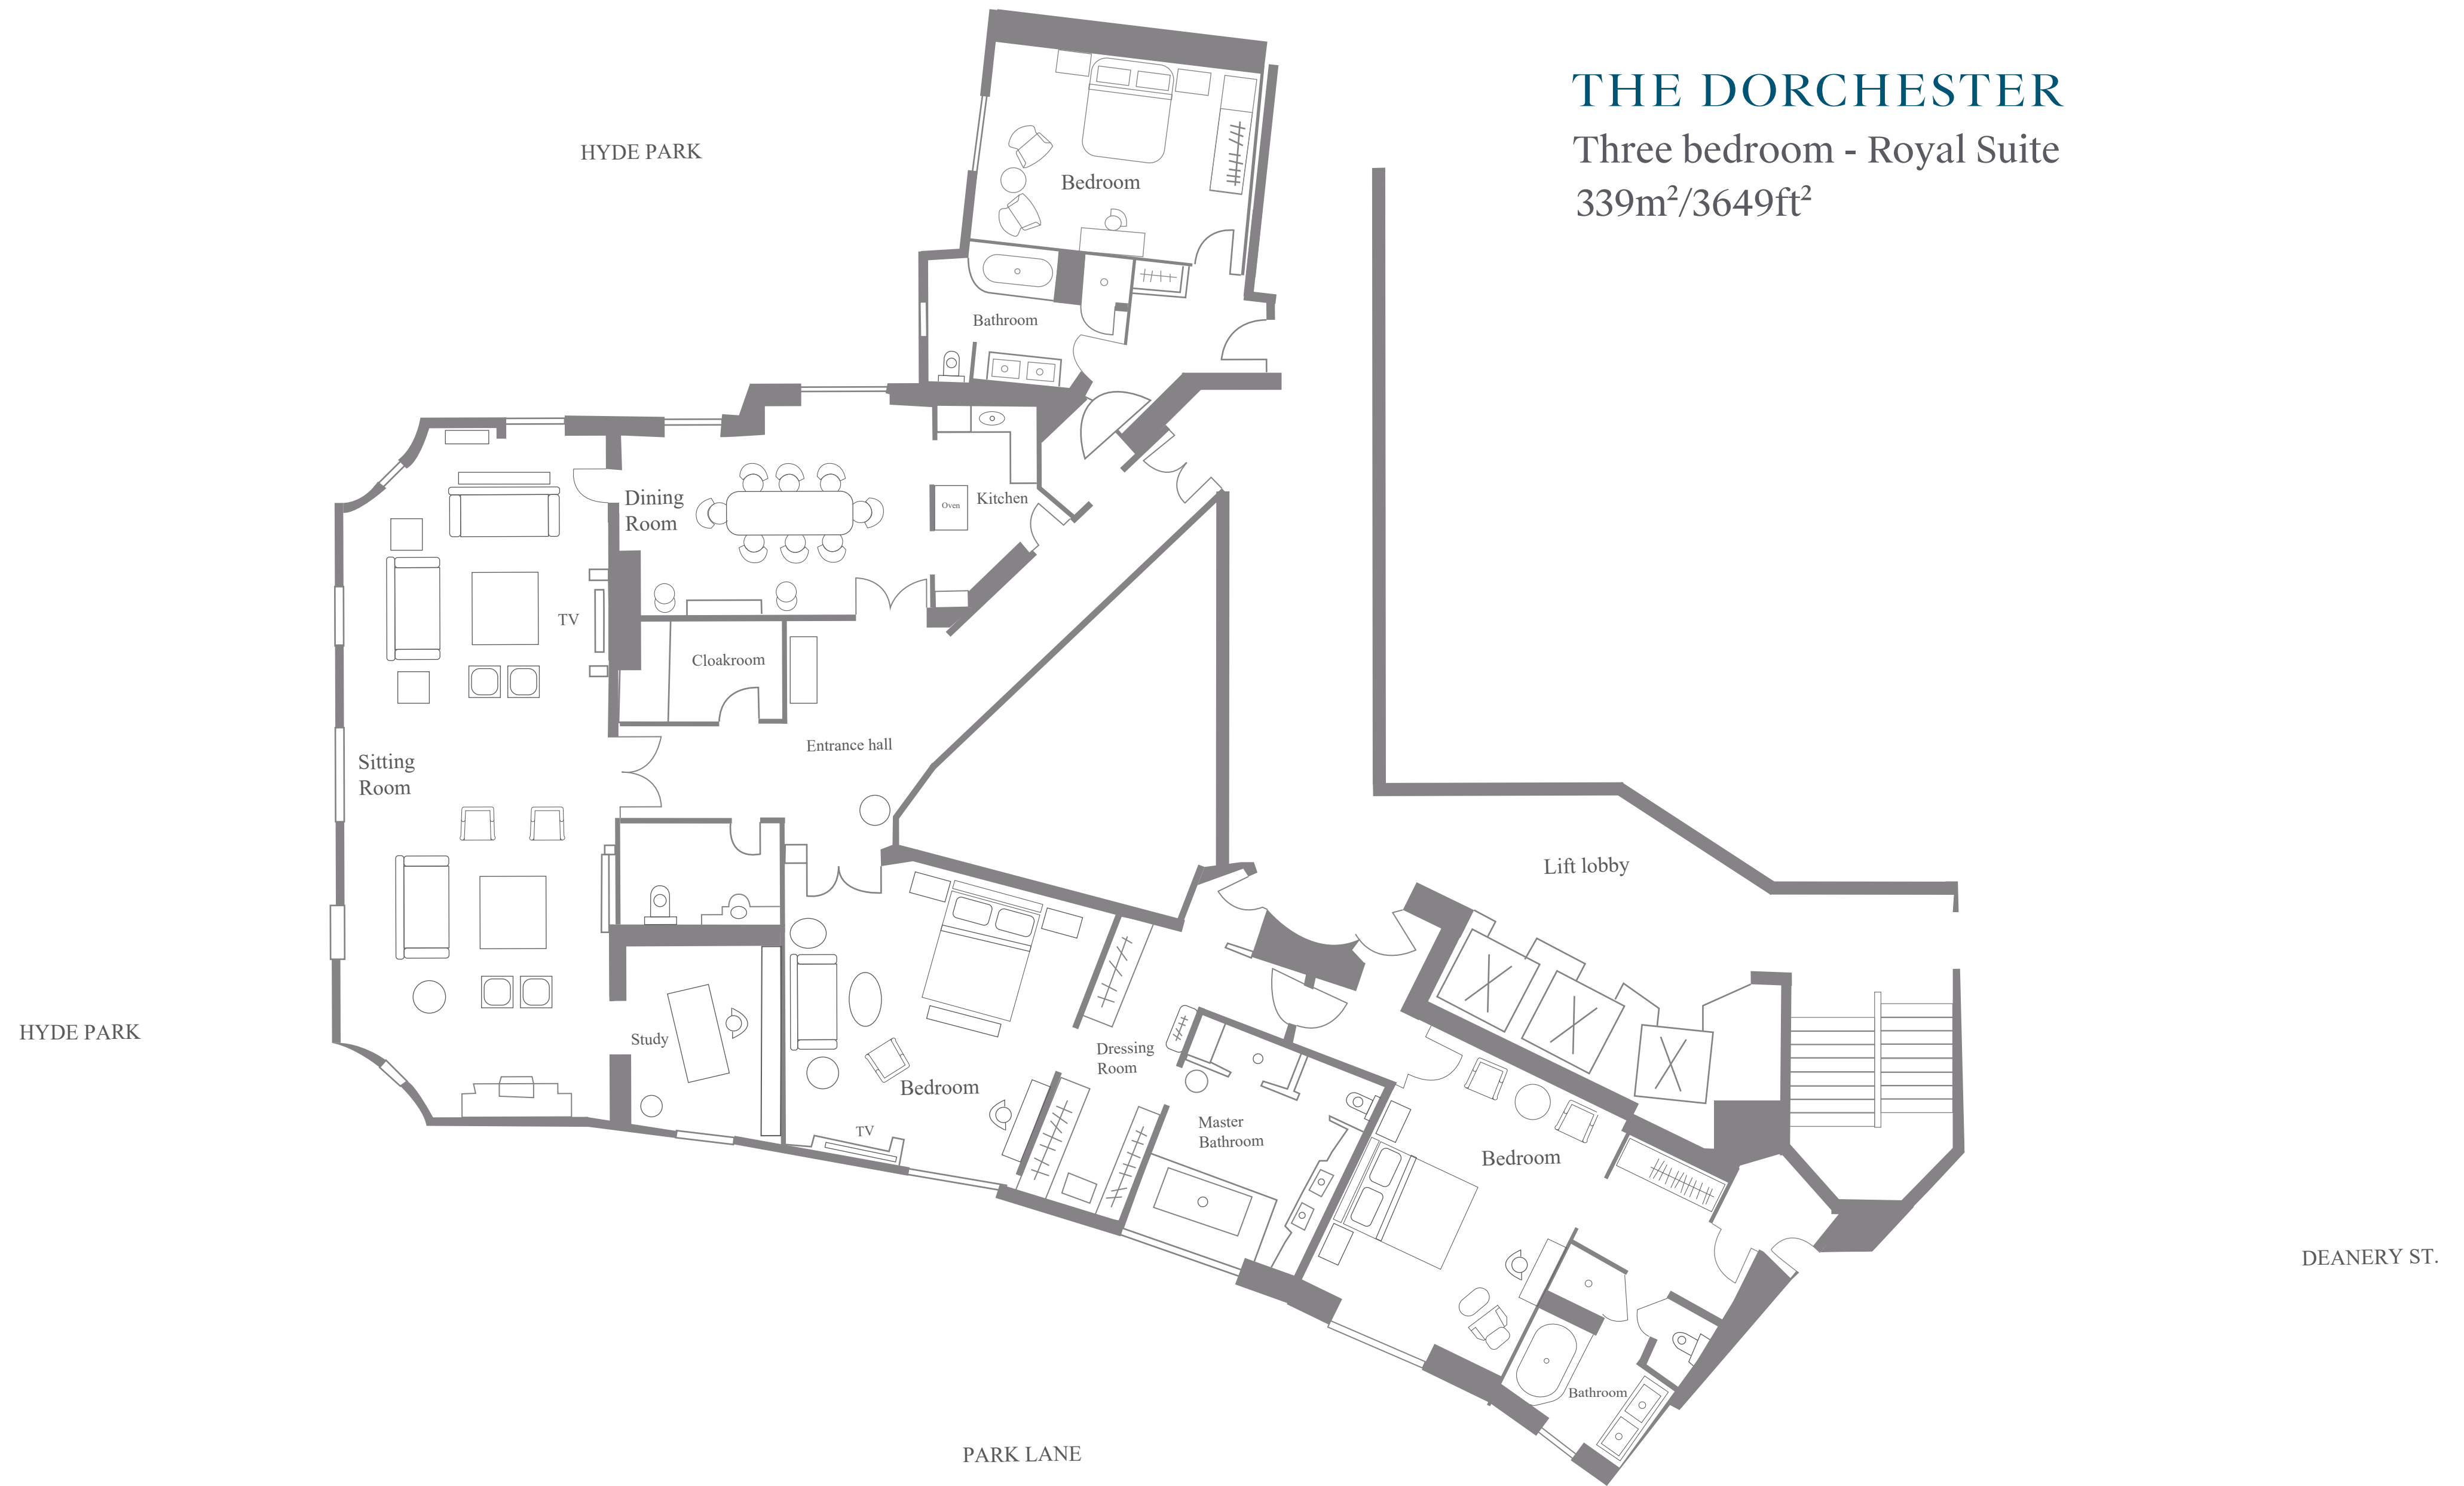

# THE DORCHESTER

Two bedroom - Royal Suite

299m<sup>2</sup>/980ft<sup>2</sup>

HYDE PARK

PARK LANE

# THE DORCHESTER

Three bedroom - Royal Suite

339m<sup>2</sup>/3649ft<sup>2</sup>

HYDE PARK

# THE DORCHESTER

Three bedroom - Royal Suite

377m<sup>2</sup>/1237ft<sup>2</sup>

HYDE PARK

PARK LANE

DEANERY ST.

# THE DORCHESTER

Four bedroom - Royal Suite

433m<sup>2</sup>/4660ft<sup>2</sup>