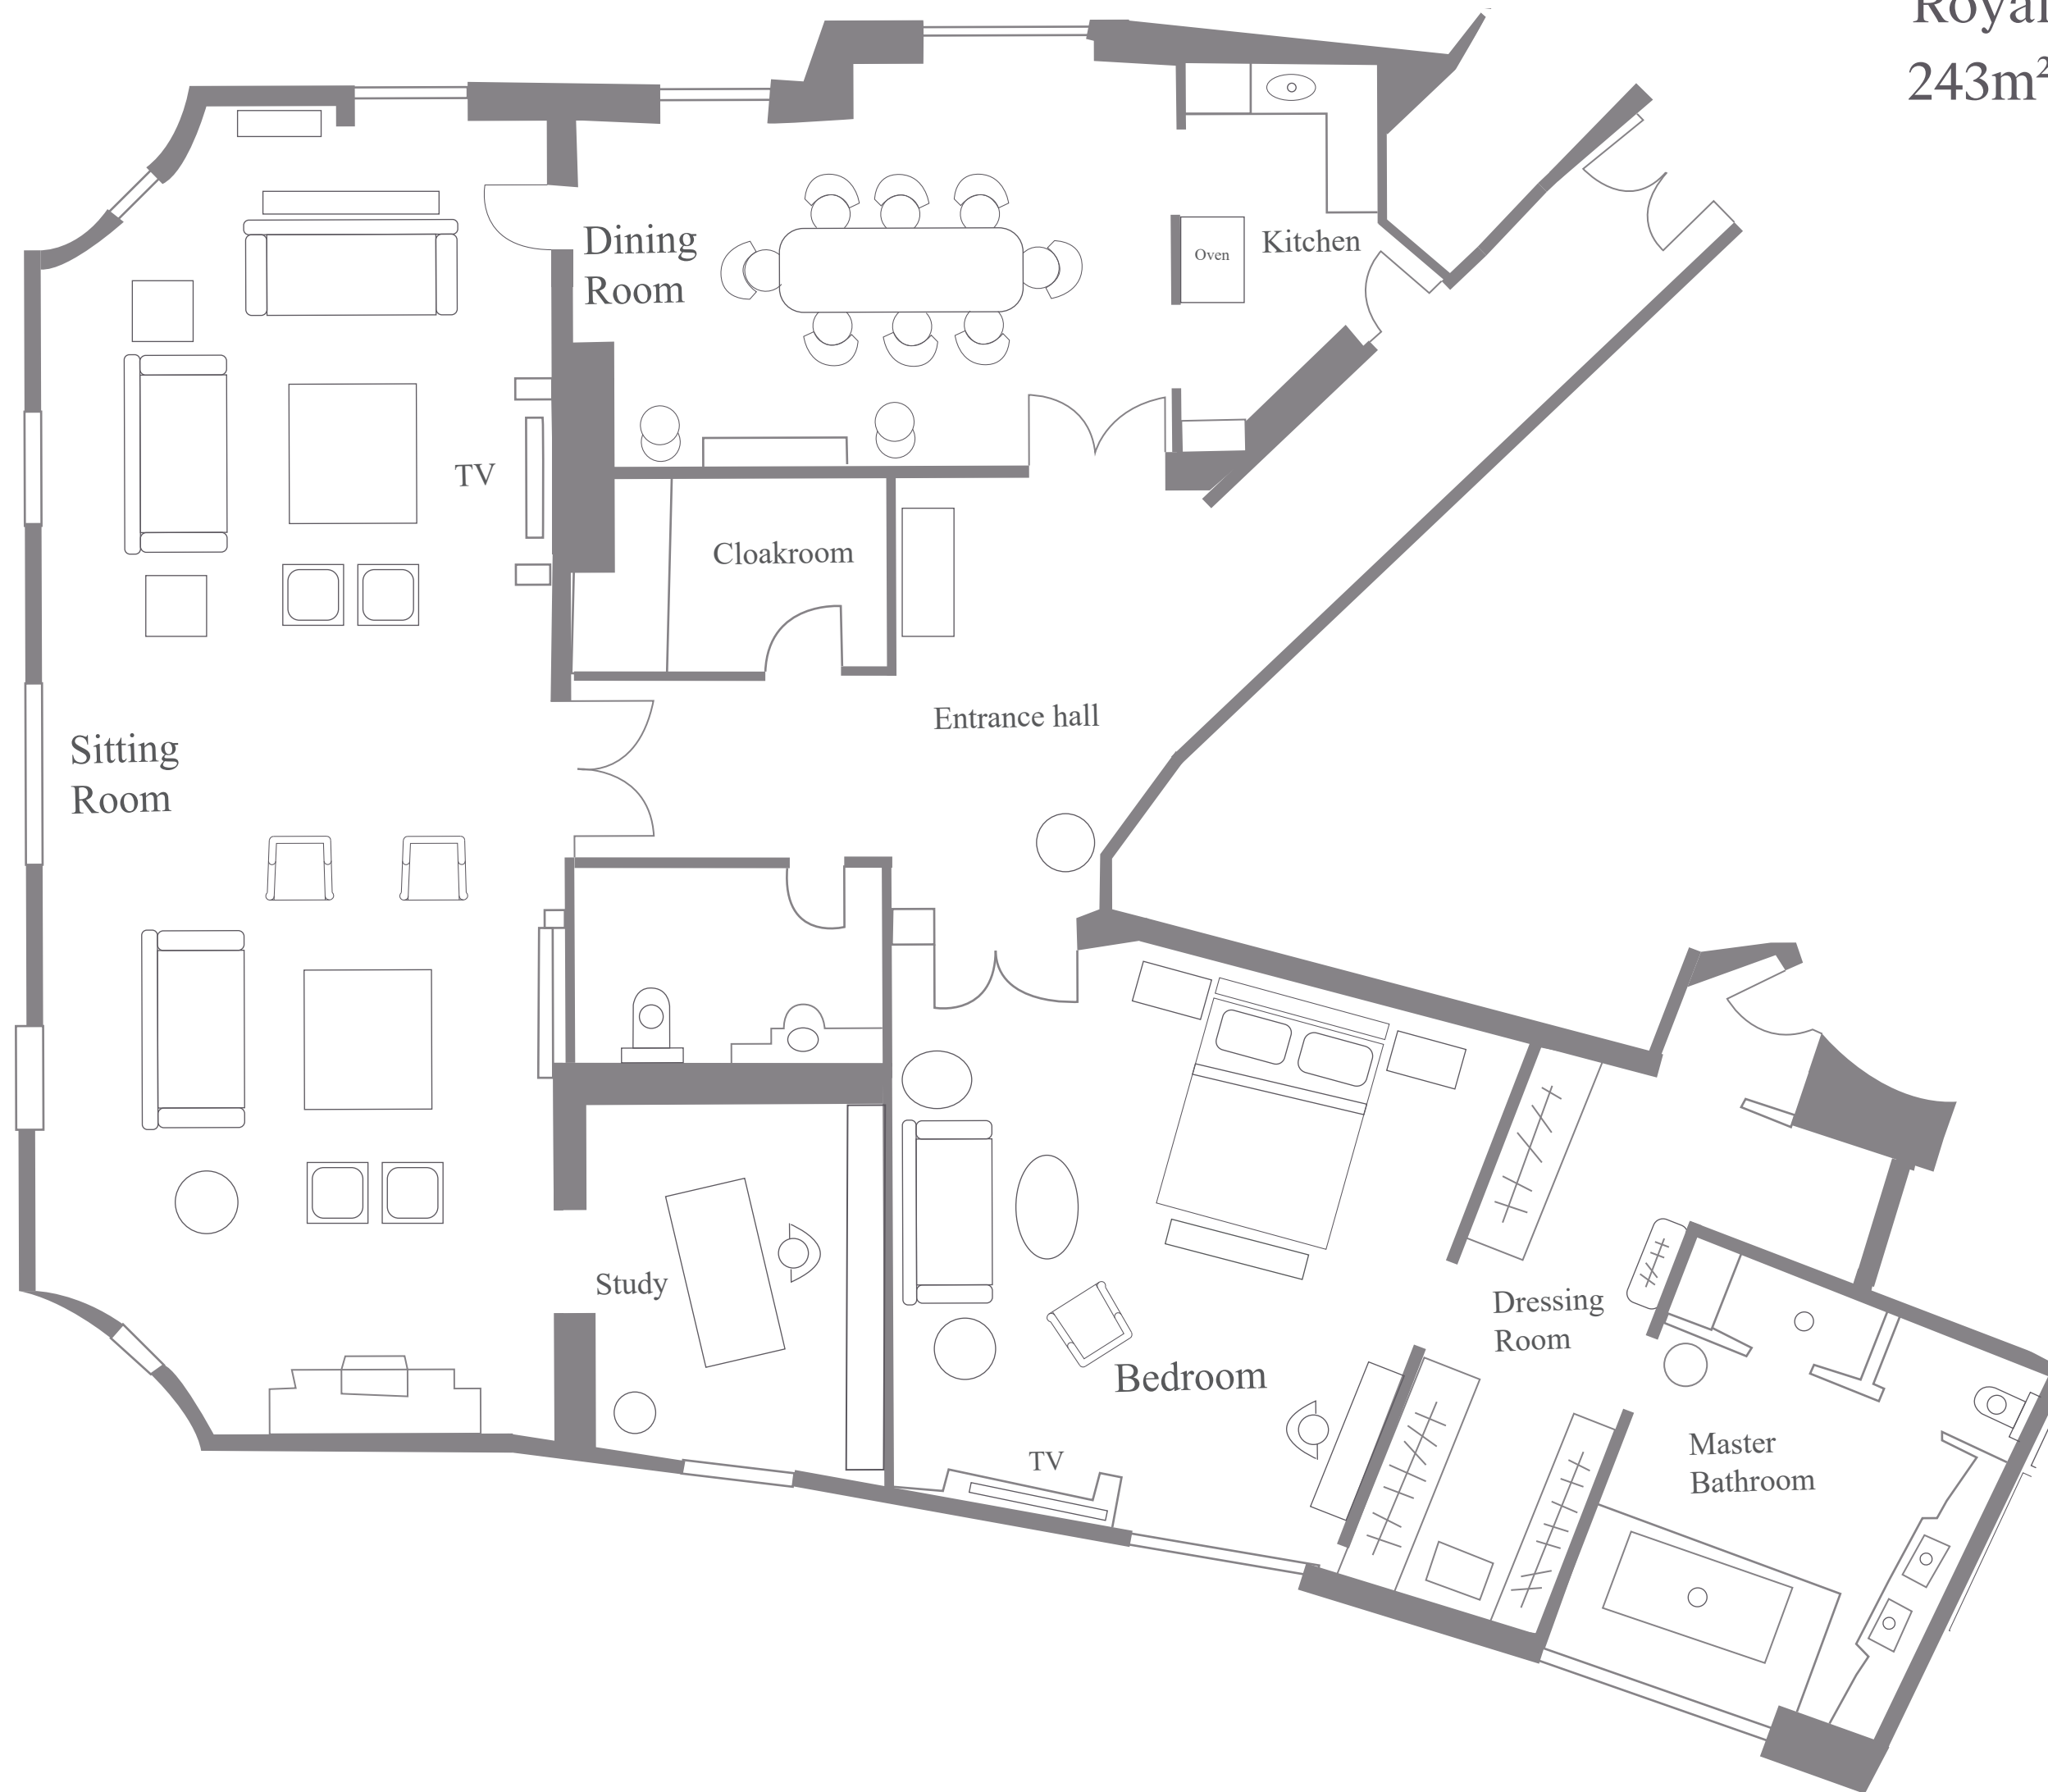

THE DORCHESTER

Royal Suite

243m²/ 2615ft²

HYDE PARK

PARK LANE