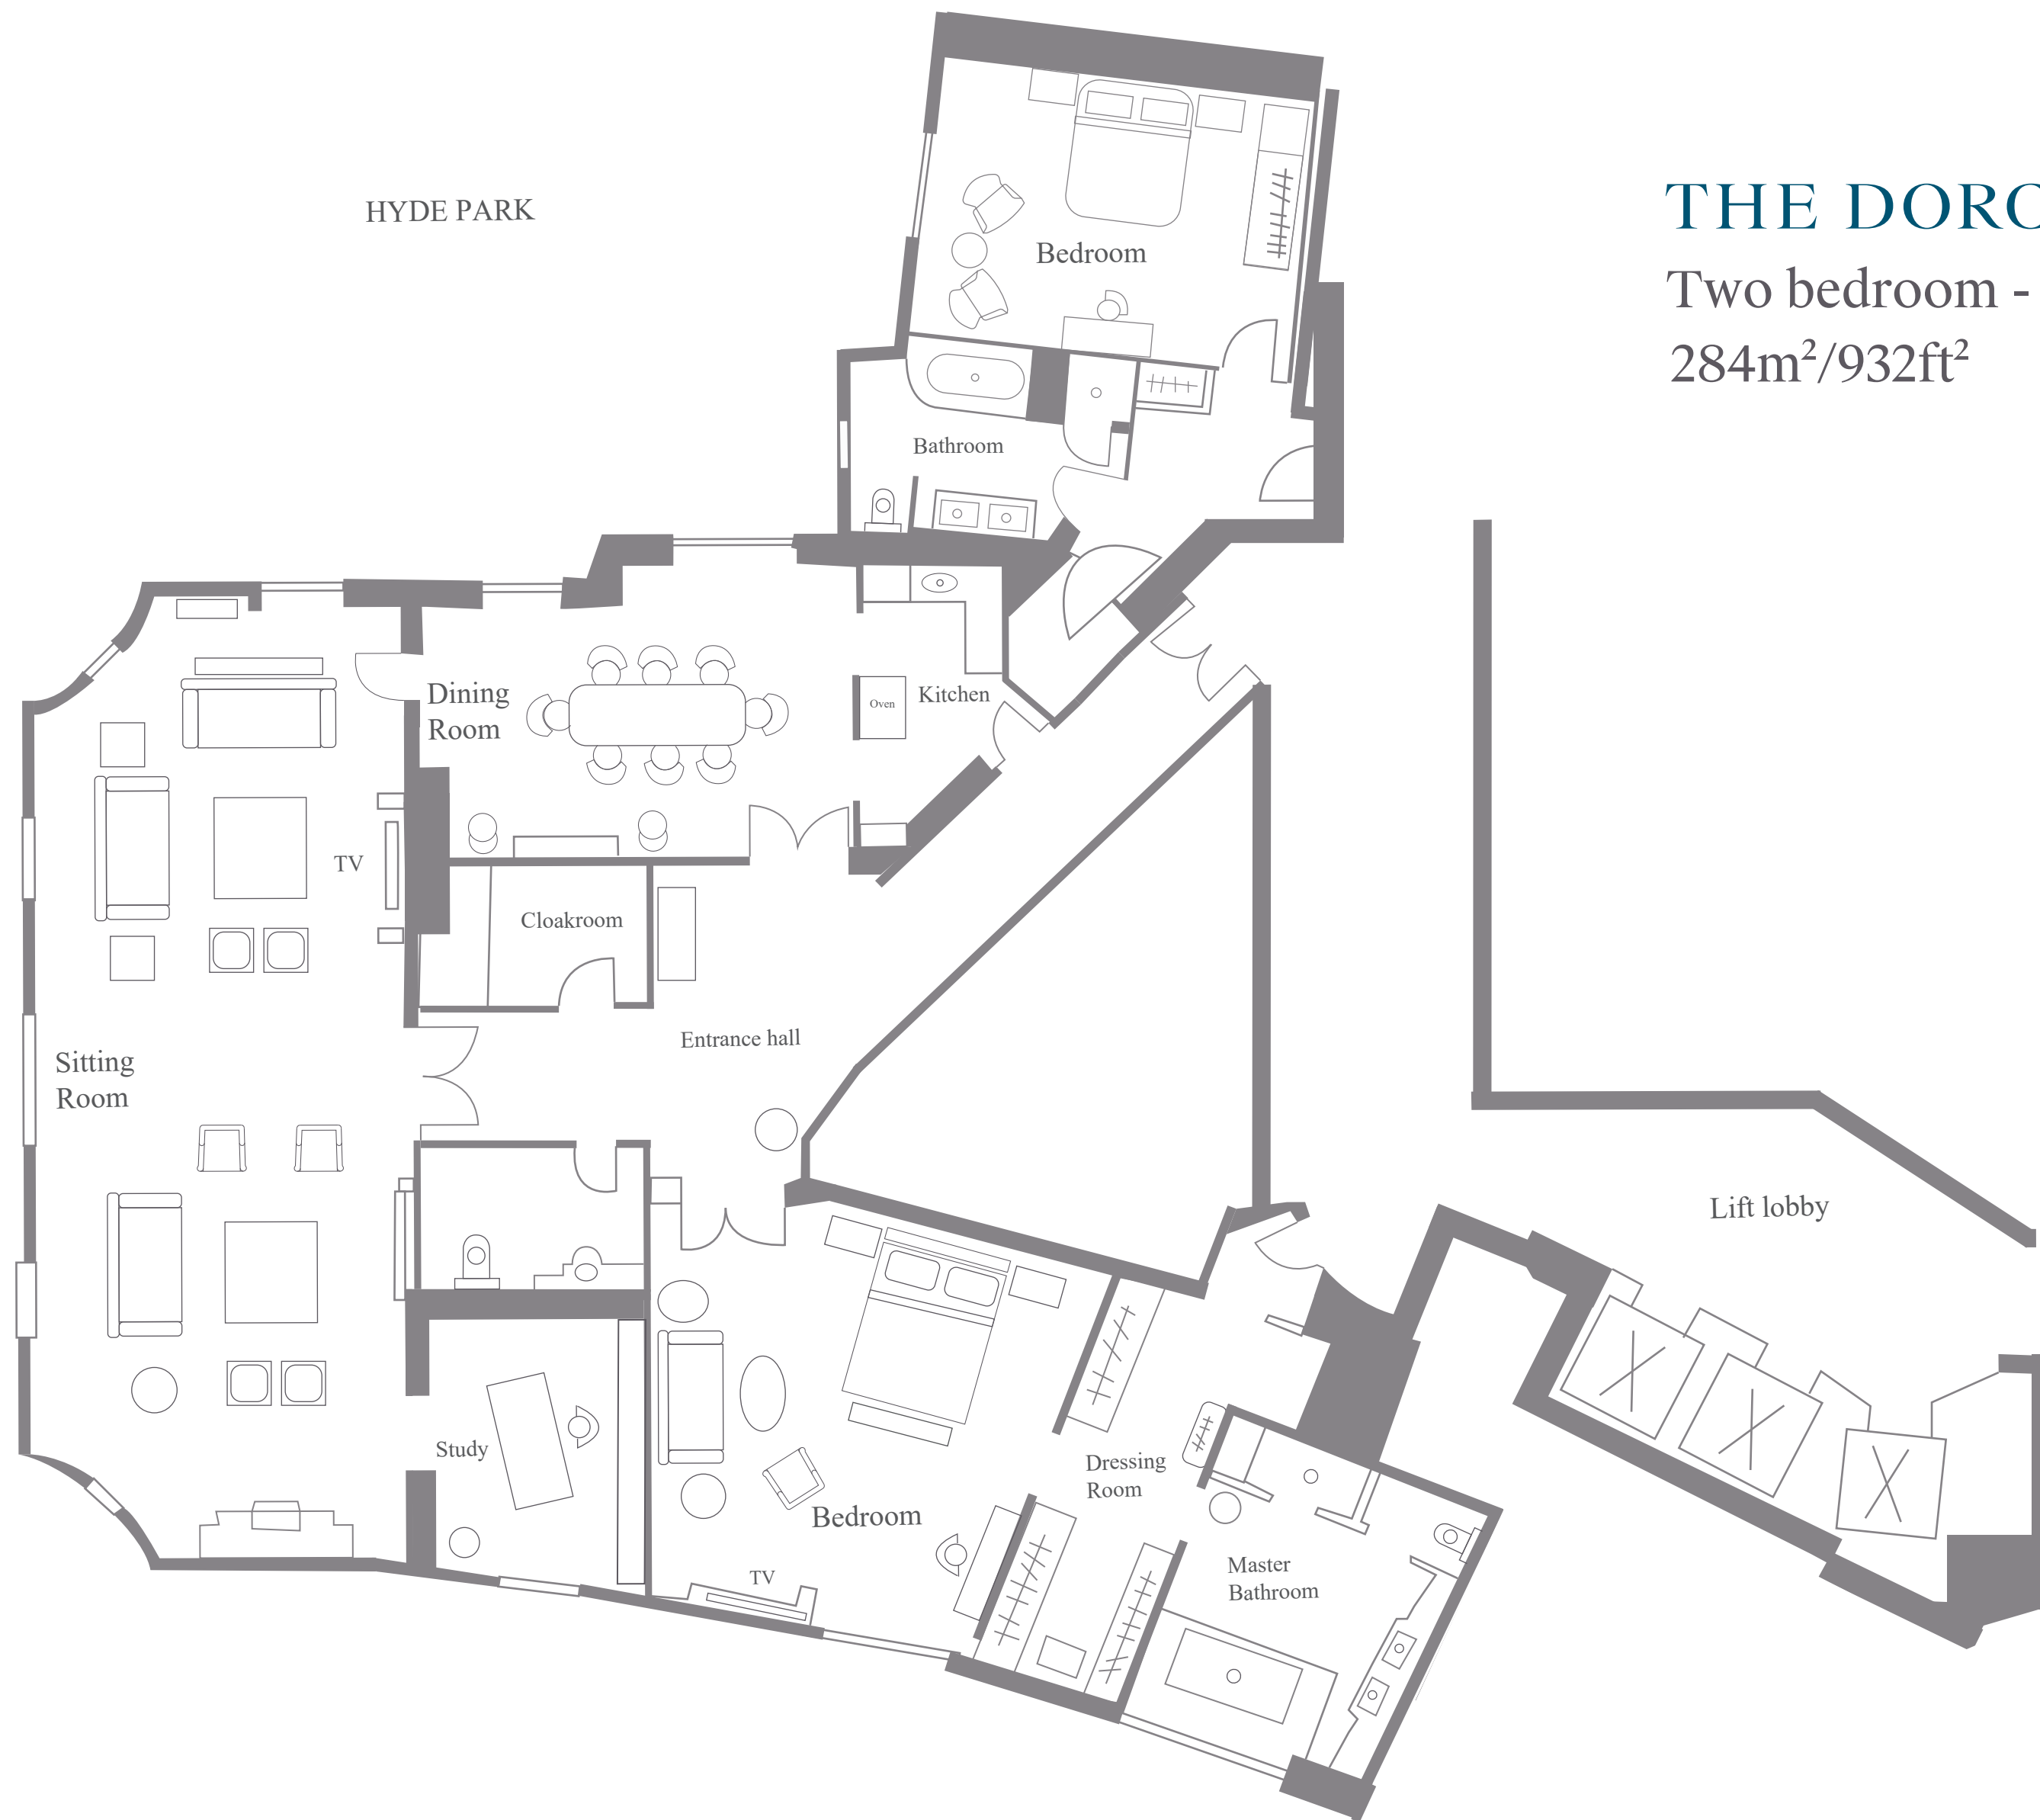

HYDE PARK

THE DORCHESTER

Two bedroom - Royal Suite

284m²/932ft²

HYDE PARK

PARK LANE