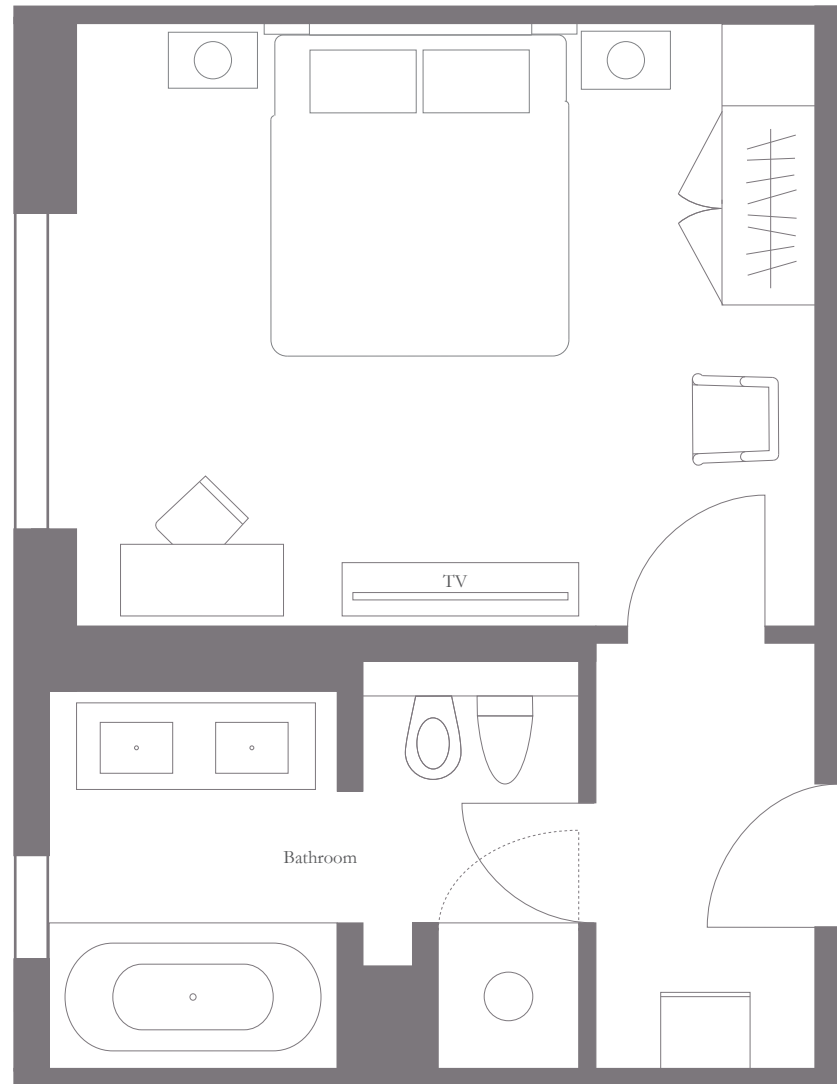

THE DORCHESTER

Classic Room

33m² / 355ft²

Courtyard View

* All our floor plans are a representation of the layout for the category. They are not necessarily precisely to scale. This particular plan is based on 230.