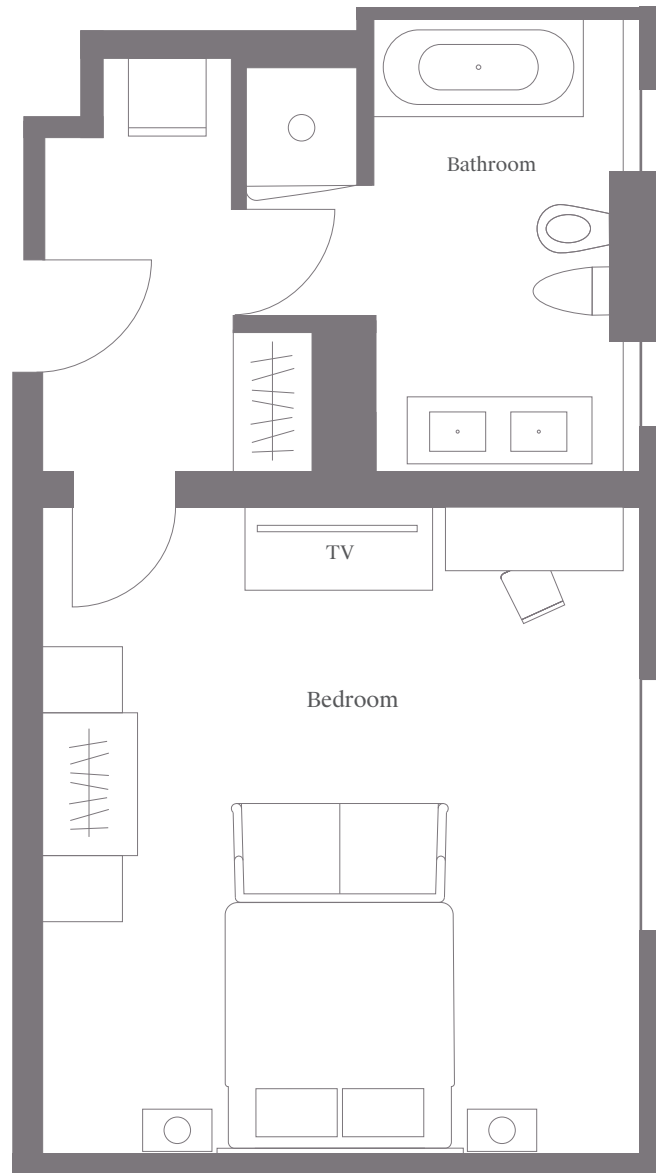

THE DORCHESTER

Deluxe Room

43m² / 463ft²

Courtyard views