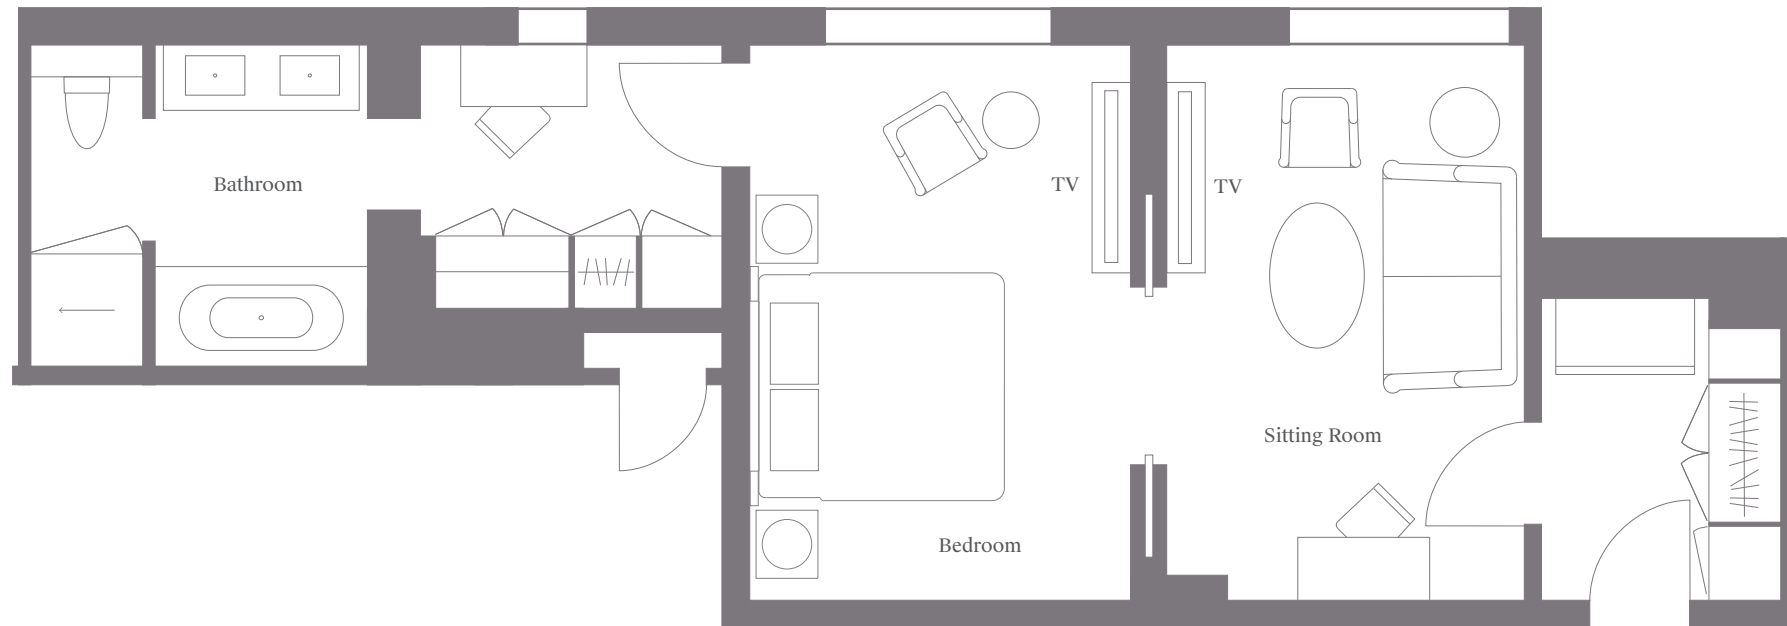

# THE DORCHESTER

Deluxe Junior Suite

61m<sup>2</sup> / 657ft<sup>2</sup>

\* All our floor plans are a representation of the layout for the category. They are not necessarily precisely to scale. This particular plan is based on 232.