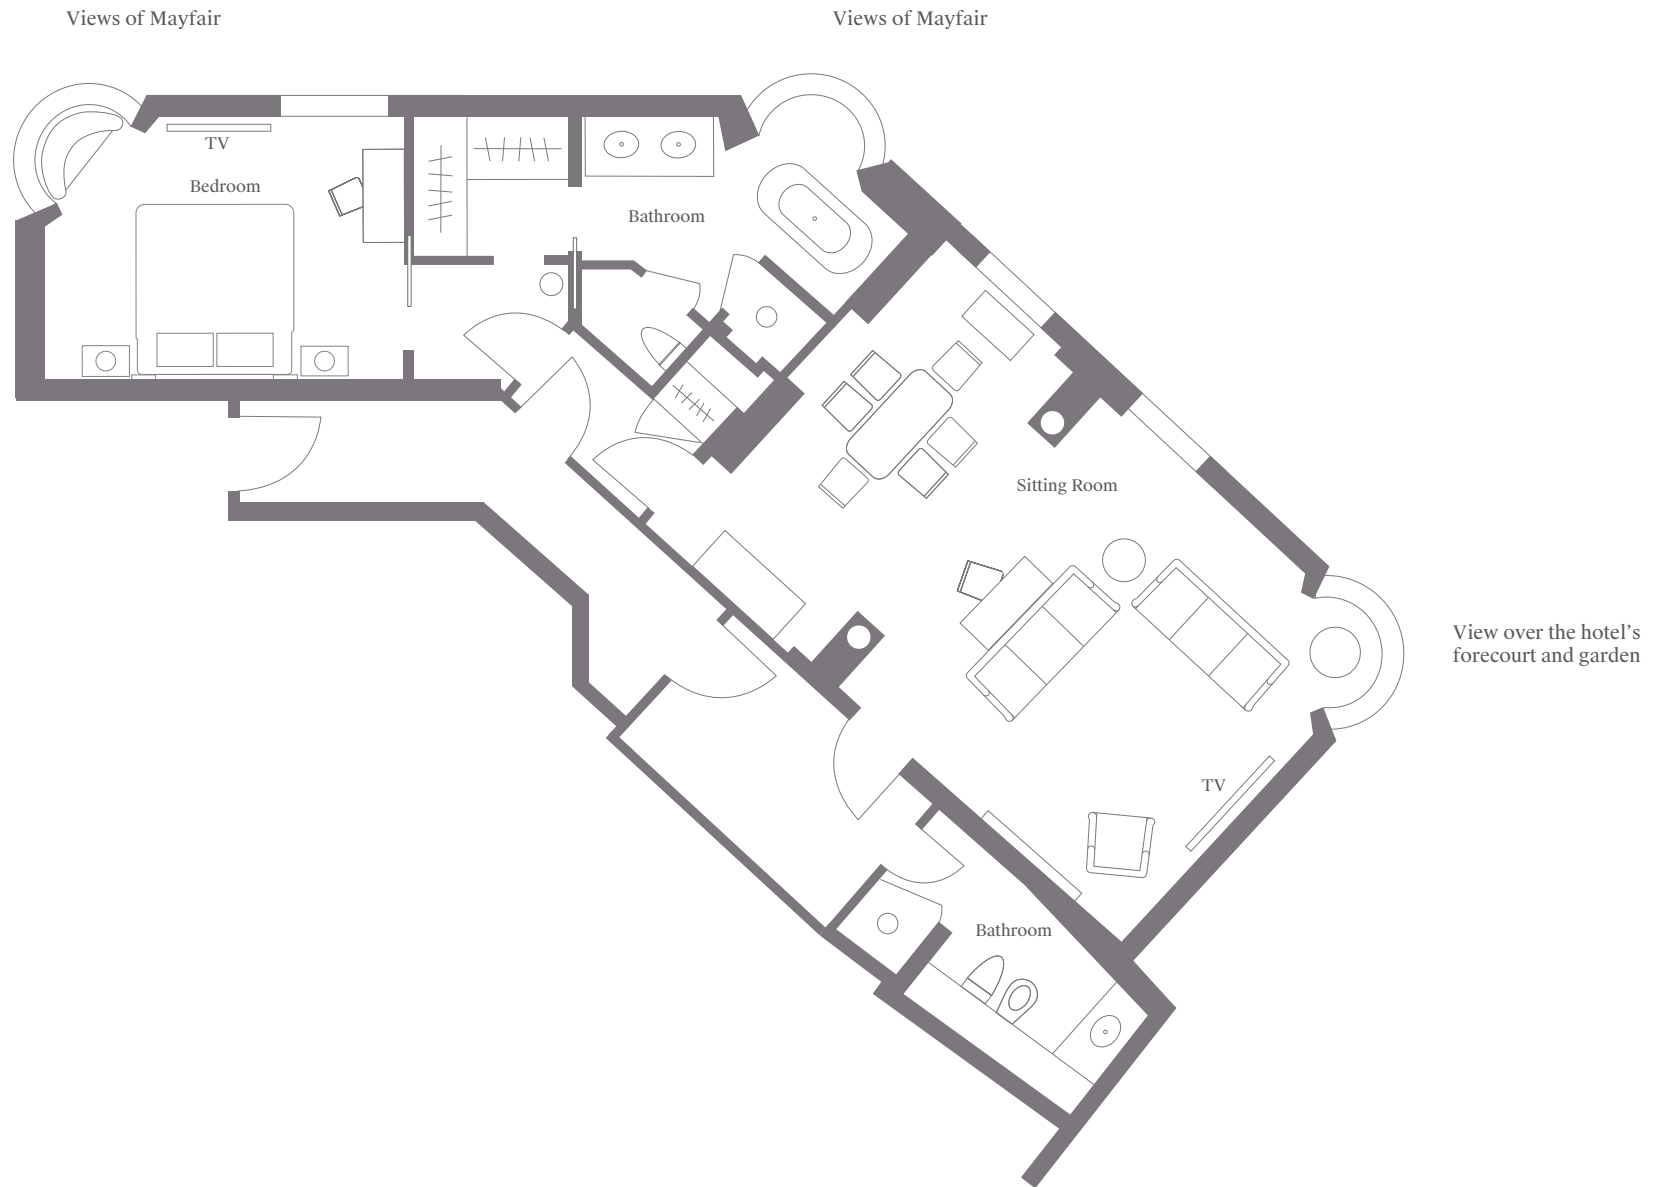

THE DORCHESTER

Mayfair Suite

103m² / 1109ft²

* All our floor plans are a representation of the layout for the category. They are not necessarily precisely to scale. This particular plan is based on 201.