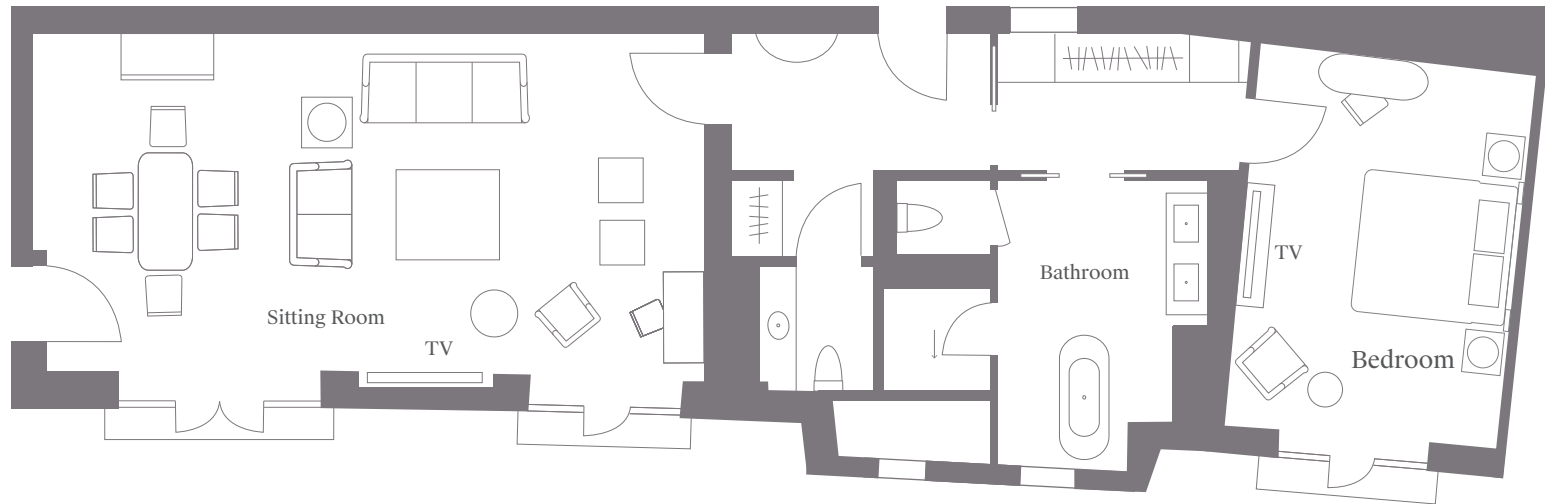

# THE DORCHESTER

Hyde Park Suite

106m<sup>2</sup>/ 1141ft<sup>2</sup>

View of Hyde Park