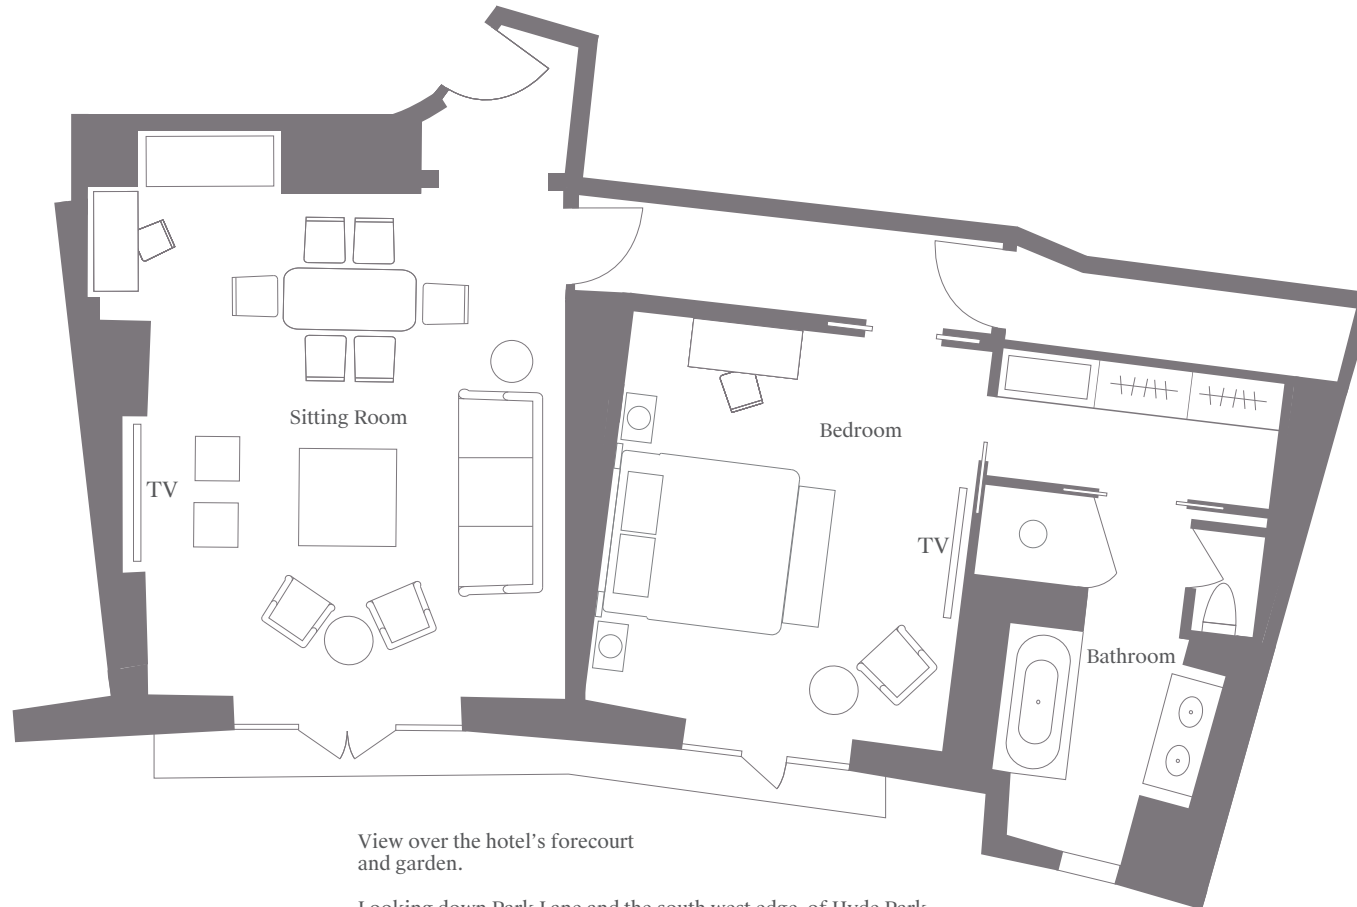

THE DORCHESTER

Belgravia Suite

100m²/ 1076 ft²

View over the hotel's forecourt
and garden.

Looking down Park Lane and the south west edge of Hyde Park.